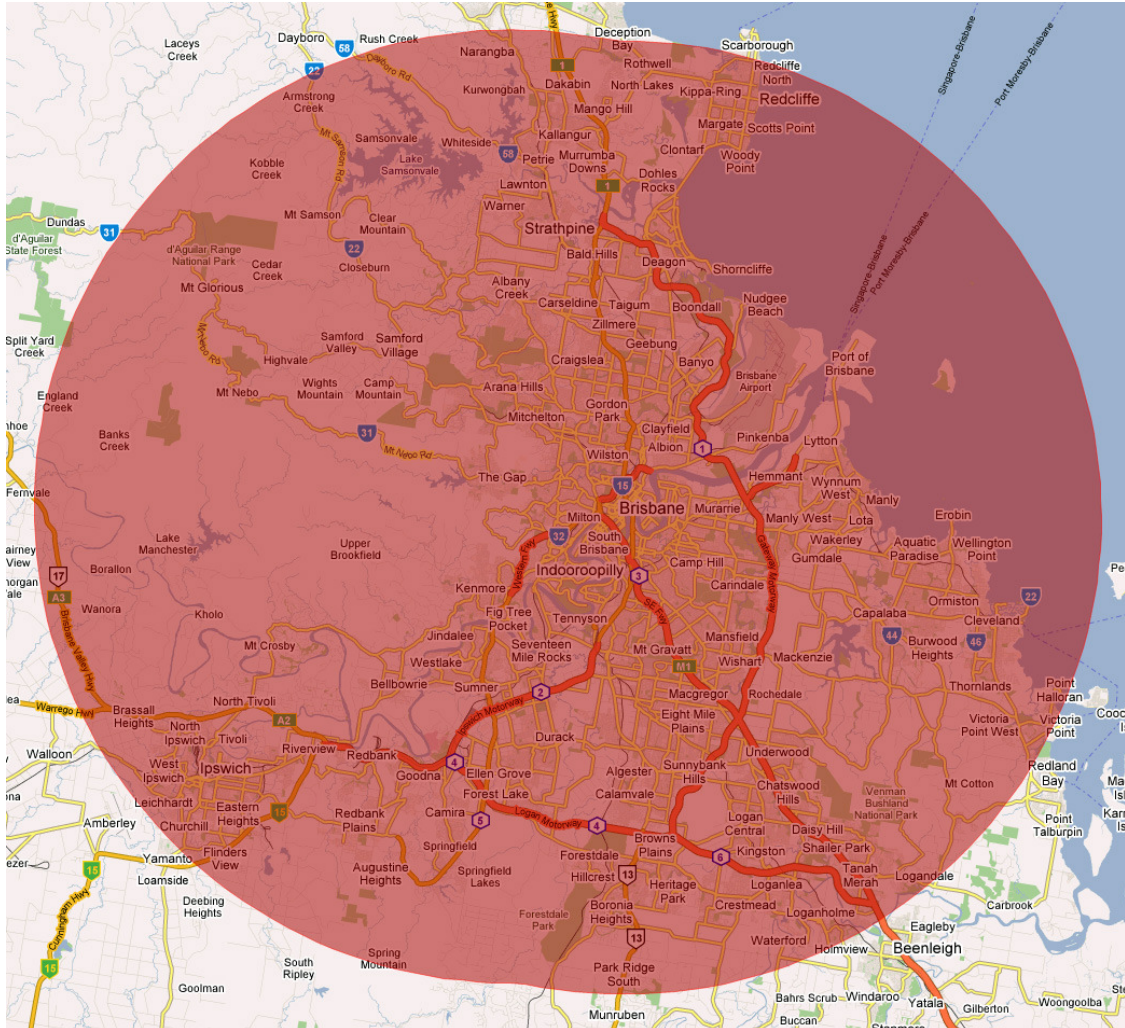

Wizz Communications extended Brisbane coverage area is shown below.

- ENDS -

About Wizz Communications

Wizz Communications is an Australian Communications and Media Authority (ACMA) licensed telecommunications carrier, specialising in delivering fully managed wholesale Ethernet access services across Sydney, Melbourne and Brisbane. Scalable in speed from 10Mbps, up to 1Gbps, Wizz provides a true alternative to fibre and other legacy technologies. With services backed by a 99.99% service availability guarantee, Wizz is firmly positioned as the **Microwave Ethernet Access Provider** of choice for telecommunications companies looking to deliver a competitive edge.

Media enquiries

Ellis Spooner, Sales & Marketing Manager, Wizz Communications
tel: +61 (0)2 9900 6470 / +61 (0)424189 099 email: espooner@wizz.com.au
www: www.wizz.com.au