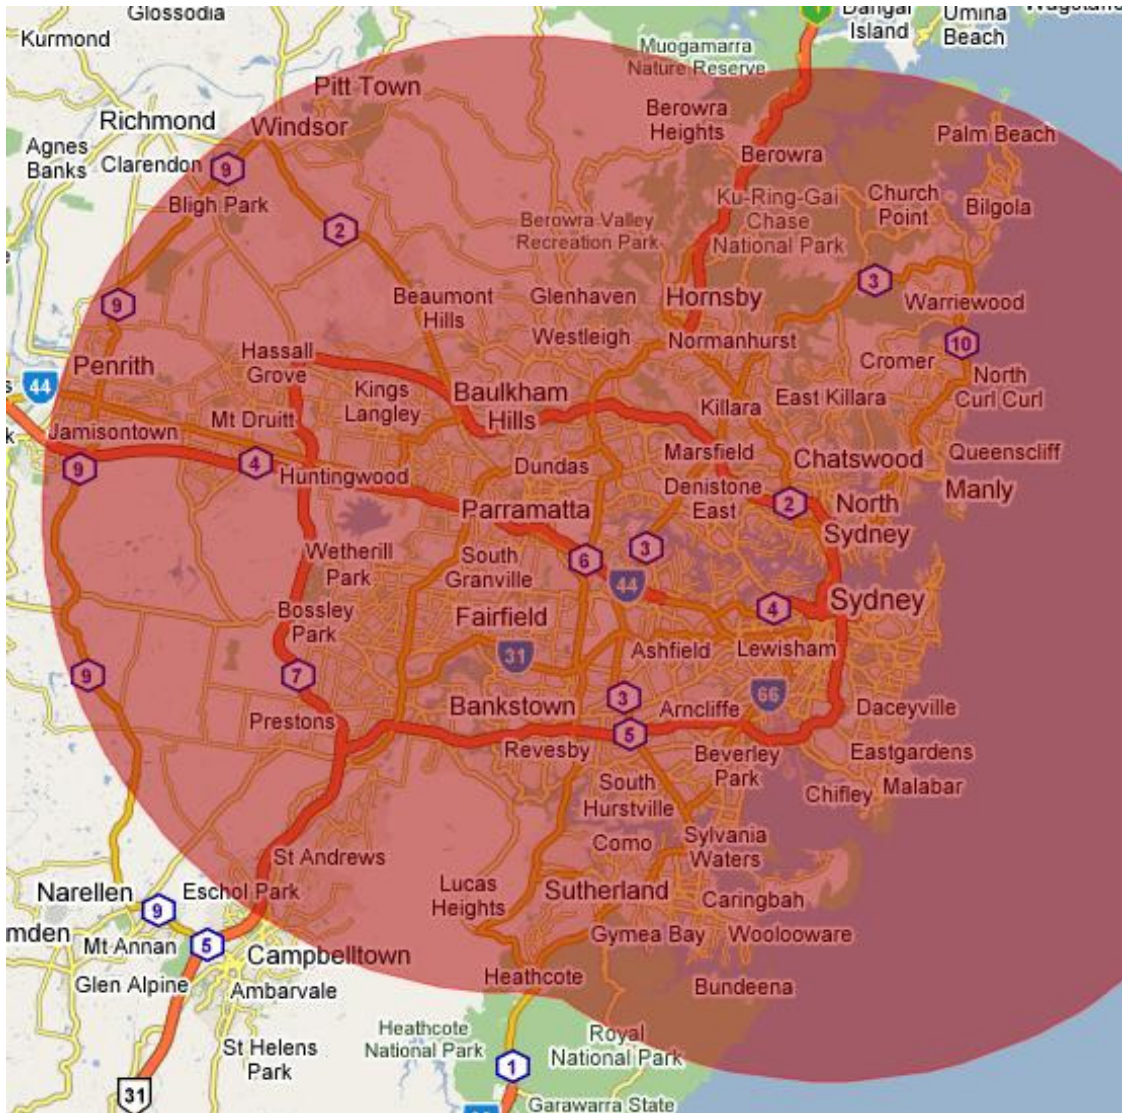

Further expansion in the Wizz network is planned this year, increasing coverage in both Melbourne and Brisbane metro areas.

Wizz's extended Sydney metro coverage area is shown below.

- ENDS -

About Wizz Communications

Wizz Communications is an Australian Communications and Media Authority (ACMA) licenced telecommunications carrier, specialising in delivering fully managed wholesale Ethernet access services across Sydney, Melbourne and Brisbane. Scalable in speed from 10Mbps, up to 1Gbps, Wizz provides a true alternative to fibre and other legacy technologies. With services backed by a 99.99% service availability guarantee, Wizz is firmly positioned as the corporate wireless network of choice for telecommunications companies looking to deliver a competitive edge.